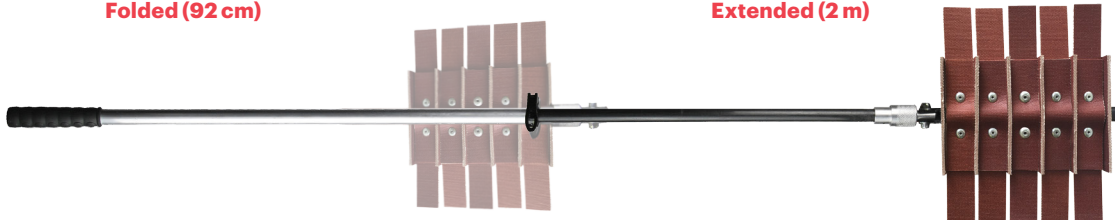

A telescopic handle that is adaptable to any situation and user

A telescopic handle with an adaptable length for use and transport at different heights.

The arm that joins the handle to the flapper is made of Pom Delrin C - Polyoxymethylene (Copolymer) is flexible to accumulate more power for the subsequent impact, helps reduce the effort of the movement. Plus, the flexibility absorbs the impact to prevent overloading on the user's hands and arms.

Flexible handle with whip effect

Absorption of the impact on the ground.

Technical specifications

Weight	1.78 kg
Rigid handle material	Aluminum
Flexible handle material	Pom Delrin C - Polyoxymethylene (Copolymer)
Flapper composition	Tear-resistant multilayer cotton and self-extinguishing synthetic rubber.
Flap work surface	30 x 21 cm
Length when folded	92 cm
Length when extended	2 m

Fold-down head

2 Telescopic handle

The telescopic handle reduces the size by up to 92 cm when folded for transport and can be extended up to 2 m for adaptation to the firefighter's height and the various work situations (bushes or open land).

Folded (92 cm)

Extended (2 m)

3 Cover

A small cover for easier and flexible carrying. Features an adaptable strap for hanging so hands may be free to work with other tools all while carrying the fire swatter over the back.