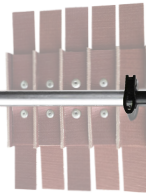

2 Telescopic handle

The telescopic handle reduces the size by up to 92 cm when folded for transport and can be extended up to 2 m for adaptation to the firefighter's height and the various work situations (bushes or open land).