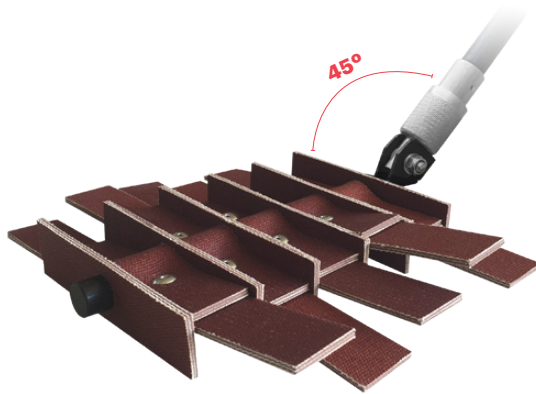

The flapper is designed so the parts can rotate to adapt better to the ground and penetrate more into the bush.

More efficiency, less physical wear

The innovative design makes physical work more efficient. How? The flexible handle causes a whip effect for greater flapper speed with less effort, thereby increasing performance and user comfort. Greater operability due to the adjustable 45° attack angle.

A telescopic handle that is adaptable to any situation and user

A telescopic handle with an adaptable length for use and transport at different heights.

The arm that joins the handle to the flapper is made of Pom Delrin C - Polyoxymethylene (Copolymer) is flexible to accumulate more power for the subsequent impact, helps reduce the effort of the movement. Plus, the flexibility absorbs the impact to prevent overloading on the user's hands and arms.

Flexible handle with whip effect

Absorption of the impact on the ground.

Technical specifications

Weight	1.78 kg
Rigid handle material	Aluminum
Flexible handle material	Pom Delrin C - Polyoxymethylene (Copolymer)
Flapper composition	Tear-resistant multilayer cotton and self-extinguishing synthetic rubber.
Flap work surface	30 x 21 cm
Length when folded	92 cm
Length when extended	2 m

1 Flapper and head

The flapper is designed for:

- Suffocation and drag (made easier with the vertical parts).
- Rotary parts to work in bushes.
- Vertical parts for easier dragging.

A fold-down head with folding and 45° angle lock system so the flapper remains attached to the handle to occupy minimal space.